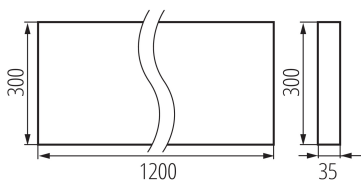

35823 OS-H5D-WW-RST-W-N3

Surface-mounted LED office fixture

5905339358233

PRODUCT PARAMETERS:

Colour: white

Place of assembly: ceiling mounted

Place of application: Indoors

Minimum distance from the illuminated object: 0,5m

Compatible with a dimmer: no

The product is not suitable to be covered with a heat-insulating material: yes

Length [mm]: 1200

Width [mm]: 300

Height [mm]: 35

Integrated LED light source: yes

Rated voltage [V]: 220-240 AC