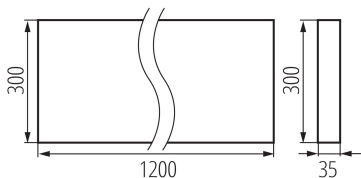

35827 OS-S5D-NW-RST-W-N3

Surface-mounted LED office fixture

5905339358271

PRODUCT PARAMETERS:

Colour: white

Place of assembly: ceiling mounted

Place of application: Indoors

Minimum distance from the illuminated object : 0,5m

Compatible with a dimmer: no

The product is not suitable to be covered with a heat-insulating material: yes

Length [mm]: 1200

Width [mm]: 300

Height [mm]: 35

Integrated LED light source : yes

Rated voltage [V]: 220-240 AC