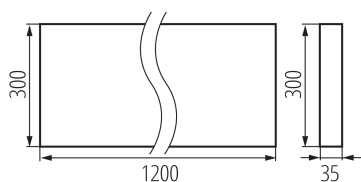

PRODUCT PARAMETERS:

Colour: black

Place of assembly: ceiling mounted

Place of application: Indoors

Minimum distance from the illuminated object: 0,5m

Compatible with a dimmer: no

The product is not suitable to be covered with a heat-insulating material: yes

Length [mm]: 1200

Width [mm]: 300

Height [mm]: 35

Integrated LED light source: yes

Rated voltage [V]: 220-240 AC

Rated frequency [Hz]: 50

Maximum power [W]: 22W

Class of protection against electric shock: I

Lampshade material: plastic

Diode type: LED SMD

Luminous flux of the light fitting [lm]: 2800

Colour temperature: Warm white

Service life [h]: 50000

Luminous-flux-retention factor at the end of rated service life: L90B10

Number of on/off cycles: ≥ 30000

Lighting angle [°]: 50

Ambient temperature range to which the product can be exposed: 5÷25

Shade type: louvre

Enclosure material: Metal

Connection type: Self-clamping block

Range of sections of wires used [mm²]: 1,5÷2,5

Lamp-heating time [s]: ≤ 1

Lamp-ignition time [s]: $\leq 0,5$

Rodzaj soczewki [°]: 50

IP class: 20

Additional information: The LED light source can only be replaced by qualified personnel (Kanlux service only)

Additional information: Any control panel or control equipment can only be replaced by qualified personnel (Kanlux service only)

Additional information: Containing product (CP)

PARAMETERS FOR LED AND OLED LIGHT SOURCES:

Correlated colour temperature [K]: 3000