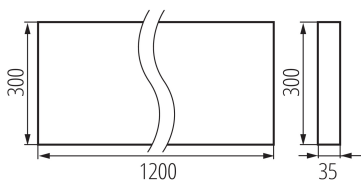

35959 OS-L5D-NW-RST-B-N3

Surface-mounted LED office fixture

5905339359599

PRODUCT PARAMETERS:

Colour: black

Place of assembly: ceiling mounted

Place of application: Indoors

Minimum distance from the illuminated object : 0,5m

Compatible with a dimmer: no

The product is not suitable to be covered with a heat-insulating material: yes

Length [mm]: 1200

Width [mm]: 300

Height [mm]: 35

Integrated LED light source : yes

Rated voltage [V]: 220-240 AC

Rated frequency [Hz]: 50

Maximum power [W]: 31W

Class of protection against electric shock : I

Lampshade material: plastic

Diode type: LED SMD

Luminous flux of the light fitting [lm]: 3800

Colour temperature: white