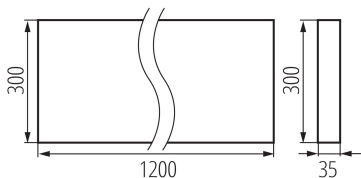

35963 OS-M5D-NW-RST-B-N3

Surface-mounted LED office fixture

5905339359636

PRODUCT PARAMETERS:

Colour: black

Place of assembly: ceiling mounted

Place of application: Indoors

Minimum distance from the illuminated object: 0,5m

Compatible with a dimmer: no

The product is not suitable to be covered with a heat-insulating material: yes

Length [mm]: 1200

Width [mm]: 300

Height [mm]: 35

Integrated LED light source: yes

Rated voltage [V]: 220-240 AC

Rated frequency [Hz]: 50

Maximum power [W]: 39W

Class of protection against electric shock: I

Lampshade material: plastic

Diode type: LED SMD

Luminous flux of the light fitting [lm]: 4800

Colour temperature: white