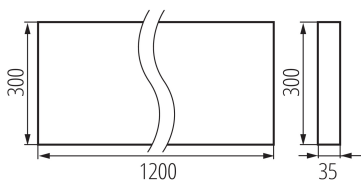

35991 OS-L8D-NW-RST-B-N3

Surface-mounted LED office fixture

5905339359919

PRODUCT PARAMETERS:

Colour: black

Place of assembly: ceiling mounted

Place of application: Indoors

Minimum distance from the illuminated object: 0,5m

Compatible with a dimmer: no

The product is not suitable to be covered with a heat-insulating material: yes

Length [mm]: 1200

Width [mm]: 300

Height [mm]: 35

Integrated LED light source: yes

Rated voltage [V]: 220-240 AC

Rated frequency [Hz]: 50

Maximum power [W]: 31W

Class of protection against electric shock: I

Lampshade material: plastic

Diode type: LED SMD

Luminous flux of the light fitting [lm]: 3800

Colour temperature: white

Service life [h]: 50000

Luminous-flux-retention factor at the end of rated service life: L90B10

Number of on/off cycles: ≥ 30000

Lighting angle [°]: 80

Ambient temperature range to which the product can be exposed: 5÷25

Shade type: louvre

Enclosure material: Metal

Connection type: Self-clamping block

Range of sections of wires used [mm²]: 1,5÷2,5

Lamp-heating time [s]: ≤ 1

Lamp-ignition time [s]: $\leq 0,5$

Rodzaj soczewki [°]: 80

IP class: 20

Additional information: The LED light source can only be replaced by qualified personnel (Kanlux service only)

Additional information: Any control panel or control equipment can only be replaced by qualified personnel (Kanlux service only)

Additional information: Containing product (CP)

PARAMETERS FOR LED AND OLED LIGHT SOURCES:

Correlated colour temperature [K]: 4000