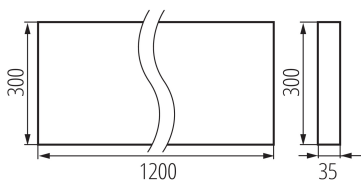

35995 OS-M8D-NW-RST-B-N3

Surface-mounted LED office fixture

5905339359957

PRODUCT PARAMETERS:

Colour: black

Place of assembly: ceiling mounted

Place of application: Indoors

Minimum distance from the illuminated object : 0,5m

Compatible with a dimmer: no

The product is not suitable to be covered with a heat-insulating material: yes

Length [mm]: 1200

Width [mm]: 300

Height [mm]: 35

Integrated LED light source : yes

Rated voltage [V]: 220-240 AC

Rated frequency [Hz]: 50

Maximum power [W]: 39W

Class of protection against electric shock : I

Lampshade material: plastic

Diode type: LED SMD

Luminous flux of the light fitting [lm]: 4800

Colour temperature: white

Service life [h]: 50000

Luminous-flux-retention factor at the end of rated service life :
L90B10

Number of on/off cycles : ≥ 30000

Lighting angle [°]: 80

Ambient temperature range to which the product can be exposed: 5÷25

Shade type: louvre

Enclosure material: Metal

Connection type: Self-clamping block

Range of sections of wires used [mm²]: 1,5÷2,5

Lamp-heating time [s]: ≤ 1

Lamp-ignition time [s]: $\leq 0,5$

Rodzaj soczewki [°]: 80

IP class: 20

Additional information: The LED light source can only be replaced by qualified personnel (Kanlux service only)

Additional information: Any control panel or control equipment can only be replaced by qualified personnel (Kanlux service only)

Additional information: Containing product (CP)

PARAMETERS FOR LED AND OLED LIGHT SOURCES:

Correlated colour temperature [K]: 4000