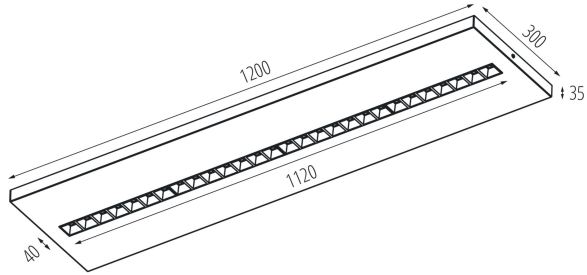

36131 OS-S5D-WN-RST-B-N3

Surface-mounted LED office fixture