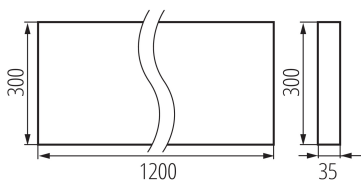

36131 OS-S5D-WN-RST-B-N3

Surface-mounted LED office fixture

5905339361318

PRODUCT PARAMETERS:

Colour: black

Place of assembly: ceiling mounted

Place of application: Indoors

Minimum distance from the illuminated object: 0,5m

Compatible with a dimmer: no

The product is not suitable to be covered with a heat-insulating material: yes

Length [mm]: 1200

Width [mm]: 300

Height [mm]: 35

Integrated LED light source: yes

Rated voltage [V]: 220-240 AC