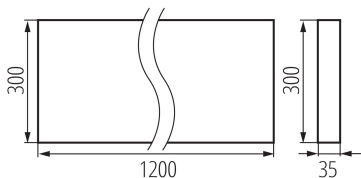

36159 OS-H8D-WN-RST-B-N3

Surface-mounted LED office fixture

5905339361592

PRODUCT PARAMETERS:

Colour: black

Place of assembly: ceiling mounted

Place of application: Indoors

Minimum distance from the illuminated object: 0,5m

Compatible with a dimmer: no

The product is not suitable to be covered with a heat-insulating material: yes

Length [mm]: 1200

Width [mm]: 300

Height [mm]: 35

Integrated LED light source: yes

Rated voltage [V]: 220-240 AC

Rated frequency [Hz]: 50

Maximum power [W]: 49W

Class of protection against electric shock: I

Lampshade material: plastic

Diode type: LED SMD

Luminous flux of the light fitting [lm]: 5600

Colour temperature: neutral warm white