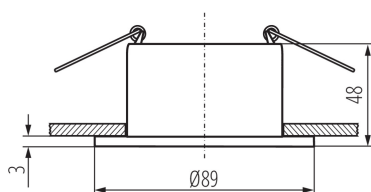

36218 GLOZO DSO W/W

Ring for spotlight fittings

5905339362186

Ø75 mm

Kanlux GLOZO is a large family of decorative rings. They have a modular housing: a base in two shapes and colors and a reflector in 4 colors in mat or mirror finish. It gives us a lot of possibilities to arrange the combination of the same or different color solutions.

PRODUCT PARAMETERS:

Colour: white

Place of assembly: Recessed mount in the ceiling

Place of application: Indoors

Minimum distance from the illuminated object: 0,5m

Decorative ring without a ceramic frame: yes

The product is not suitable to be covered with a heat-insulating material: yes

Light source included: no

Width [mm]: 48

Diameter [mm]: 89

Assembly hole [mm]: Ø75

Rated voltage [V]: 12 AC; 12 DC; 220-240 AC

Maximum power [W]: max 10

Class of protection against electric shock: II/III

Light source: MR16/PAR16

Cap: Gx5,3/GU10

Ambient temperature range to which the product can be exposed: 5÷25

Enclosure material: aluminum alloy

Lighting-fixture angle regulation: none

IP class: 20

LOGISTIC DATA:

Packaging method: 1