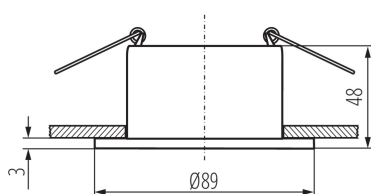

36219 GLOZO DSO B/W

Ring for spotlight fittings

5905339362193

Ø75 mm

Kanlux GLOZO is a large family of decorative rings. They have a modular housing: a base in two shapes and colors and a reflector in 4 colors in mat or mirror finish. It gives us a lot of possibilities to arrange the combination of the same or different color solutions.

PRODUCT PARAMETERS:

Colour: black/white

Place of assembly: Recessed mount in the ceiling

Place of application: Indoors

Minimum distance from the illuminated object: 0,5m

Decorative ring without a ceramic frame: yes

The product is not suitable to be covered with a heat-insulating material: yes

Light source included: no

Width [mm]: 48

Diameter [mm]: 89

Assembly hole [mm]: Ø75

Rated voltage [V]: 12 AC; 12 DC; 220-240 AC

Maximum power [W]: max 10

Class of protection against electric shock: II/III

Light source: MR16/PAR16

Cap: Gx5,3/GU10

Ambient temperature range to which the product can be exposed: 5÷25

Enclosure material: aluminum alloy

Lighting-fixture angle regulation: none

IP class: 20

LOGISTIC DATA:

Packaging method: 1