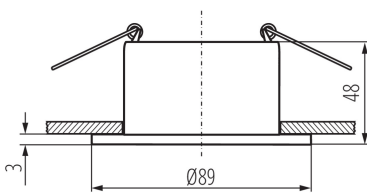

36220 GLOZO DSO G/W

Ring for spotlight fittings

5905339362209

Ø75 mm

Kanlux GLOZO is a large family of decorative rings. They have a modular housing: a base in two shapes and colors and a reflector in 4 colors in mat or mirror finish. It gives us a lot of possibilities to arrange the combination of the same or different color solutions.

PRODUCT PARAMETERS:

Colour: gold / white

Place of assembly: Recessed mount in the ceiling

Place of application: Indoors

Minimum distance from the illuminated object: 0,5m

Decorative ring without a ceramic frame: yes

The product is not suitable to be covered with a heat-insulating material: yes

Light source included: no

Width [mm]: 48

Diameter [mm]: 89

Assembly hole [mm]: Ø75

Rated voltage [V]: 12 AC; 12 DC; 220-240 AC

Maximum power [W]: max 10

Class of protection against electric shock: II/III

Light source: MR16/PAR16

Cap: Gx5,3/GU10

Ambient temperature range to which the product can be exposed: 5÷25

Enclosure material: aluminum alloy

Lighting-fixture angle regulation: none

IP class: 20

LOGISTIC DATA:

Packaging method: 1