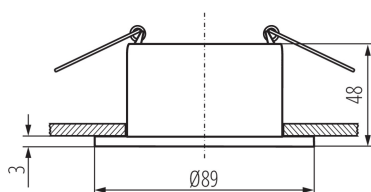

36221 GLOZO DSO SR/W

Ring for spotlight fittings

5905339362216

Ø75 mm

Kanlux GLOZO is a large family of decorative rings. They have a modular housing: a base in two shapes and colors and a reflector in 4 colors in mat or mirror finish. It gives us a lot of possibilities to arrange the combination of the same or different color solutions.

PRODUCT PARAMETERS:

Colour: srebrny / biały

Place of assembly: Recessed mount in the ceiling

Place of application: Indoors

Minimum distance from the illuminated object: 0,5m

Decorative ring without a ceramic frame: yes

The product is not suitable to be covered with a heat-insulating material: yes

Light source included: no

Width [mm]: 48

Diameter [mm]: 89

Assembly hole [mm]: Ø75

Rated voltage [V]: 12 AC; 12 DC; 220-240 AC

Maximum power [W]: max 10

Class of protection against electric shock: II/III

Light source: MR16/PAR16

Cap: Gx5,3/GU10

Ambient temperature range to which the product can be exposed: 5÷25

Enclosure material: aluminum alloy

Lighting-fixture angle regulation: none

IP class: 20

LOGISTIC DATA:

Packaging method: 1