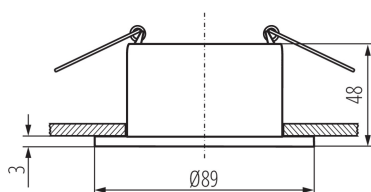

36222 GLOZO DSO W/B

Ring for spotlight fittings

5905339362223

Ø75 mm

Kanlux GLOZO is a large family of decorative rings. They have a modular housing: a base in two shapes and colors and a reflector in 4 colors in mat or mirror finish. It gives us a lot of possibilities to arrange the combination of the same or different color solutions.

PRODUCT PARAMETERS:

Colour: white / black

Place of assembly: Recessed mount in the ceiling

Place of application: Indoors

Minimum distance from the illuminated object: 0,5m

Decorative ring without a ceramic frame: yes

The product is not suitable to be covered with a heat-insulating material: yes

Light source included: no

Width [mm]: 48

Diameter [mm]: 89

Assembly hole [mm]: Ø75

Rated voltage [V]: 12 AC; 12 DC; 220-240 AC

Maximum power [W]: max 10

Class of protection against electric shock: II/III

Light source: MR16/PAR16

Cap: Gx5,3/GU10

Ambient temperature range to which the product can be exposed: 5÷25

Enclosure material: aluminum alloy

Lighting-fixture angle regulation: none

IP class: 20

LOGISTIC DATA:

Packaging method: 1