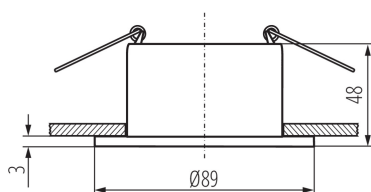

36223 GLOZO DSO B/B

Ring for spotlight fittings

5905339362230

Ø75 mm

Kanlux GLOZO is a large family of decorative rings. They have a modular housing: a base in two shapes and colors and a reflector in 4 colors in mat or mirror finish. It gives us a lot of possibilities to arrange the combination of the same or different color solutions.

PRODUCT PARAMETERS:

Colour: black

Place of assembly: Recessed mount in the ceiling

Place of application: Indoors

Minimum distance from the illuminated object: 0,5m

Decorative ring without a ceramic frame: yes

The product is not suitable to be covered with a heat-insulating material: yes

Light source included: no

Width [mm]: 48

Diameter [mm]: 89

Assembly hole [mm]: Ø75

Rated voltage [V]: 12 AC; 12 DC; 220-240 AC

Maximum power [W]: max 10

Class of protection against electric shock: II/III

Light source: MR16/PAR16

Cap: Gx5,3/GU10

Ambient temperature range to which the product can be exposed: 5÷25

Enclosure material: aluminum alloy

Lighting-fixture angle regulation: none

IP class: 20

LOGISTIC DATA:

Packaging method: 1