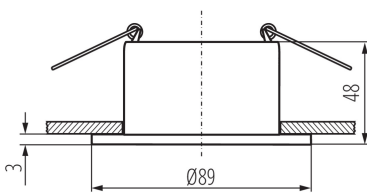

36224 GLOZO DSO G/B

Ring for spotlight fittings

5905339362247

Ø75 mm

Kanlux GLOZO is a large family of decorative rings. They have a modular housing: a base in two shapes and colors and a reflector in 4 colors in mat or mirror finish. It gives us a lot of possibilities to arrange the combination of the same or different color solutions.

PRODUCT PARAMETERS:

Colour: gold / black

Place of assembly: Recessed mount in the ceiling

Place of application: Indoors

Minimum distance from the illuminated object: 0,5m

Decorative ring without a ceramic frame: yes

The product is not suitable to be covered with a heat-insulating material: yes

Light source included: no

Width [mm]: 48

Diameter [mm]: 89

Assembly hole [mm]: Ø75

Rated voltage [V]: 12 AC; 12 DC; 220-240 AC

Maximum power [W]: max 10

Class of protection against electric shock: II/III

Light source: MR16/PAR16

Cap: Gx5,3/GU10

Ambient temperature range to which the product can be exposed: 5÷25

Enclosure material: aluminum alloy

Lighting-fixture angle regulation: none

IP class: 20

LOGISTIC DATA:

Packaging method: 1