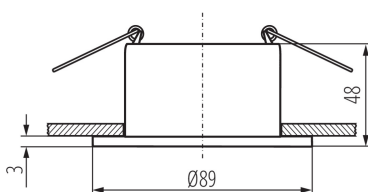

36225 GLOZO DSO SR/B

Ring for spotlight fittings

5905339362254

Ø75 mm

Kanlux GLOZO is a large family of decorative rings. They have a modular housing: a base in two shapes and colors and a reflector in 4 colors in mat or mirror finish. It gives us a lot of possibilities to arrange the combination of the same or different color solutions.

PRODUCT PARAMETERS:

Colour: silver / black

Place of assembly: Recessed mount in the ceiling

Place of application: Indoors

Minimum distance from the illuminated object: 0,5m

Decorative ring without a ceramic frame: yes

The product is not suitable to be covered with a heat-insulating material: yes

Light source included: no

Width [mm]: 48

Diameter [mm]: 89

Assembly hole [mm]: Ø75

Rated voltage [V]: 12 AC; 12 DC; 220-240 AC

Maximum power [W]: max 10

Class of protection against electric shock: II/III

Light source: MR16/PAR16

Cap: Gx5,3/GU10

Ambient temperature range to which the product can be exposed: 5÷25

Enclosure material: aluminum alloy

Lighting-fixture angle regulation: none

IP class: 20

LOGISTIC DATA:

Packaging method: 1