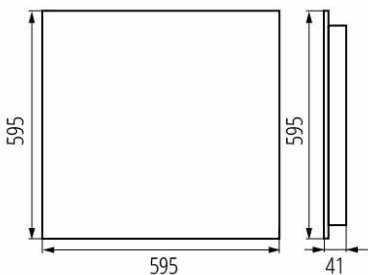

37189 OS-L8D-NW-RX-W-P1

Oprawa LED podtynkowa

5905339371898

PRODUCT PARAMETERS:

Colour: white

Place of assembly: Recessed mount in the ceiling

Place of application: Indoors

Minimum distance from the illuminated object: 0,5m

Compatible with a dimmer: no

The product is not suitable to be covered with a heat-insulating material: yes

Length [mm]: 595

Width [mm]: 595

Height [mm]: 41

Integrated LED light source: yes

Rated voltage [V]: 220-240 AC

Rated frequency [Hz]: 50

Maximum power [W]: 31

Class of protection against electric shock: I

Lampshade material: plastic

Diode type: LED SMD

Luminous flux of the light fitting [lm]: 4400

Colour temperature: white

Unit of measurement: unit

37189 OS-L8D-NW-RX-W-P1

Oprawa LED podtynkowa

Packaging method: 1

Number of units in the secondary packaging: 1

Number of units in the packaging: 1

KANLUX S.A. (kat 37189) OS-L8D-NW-RX-W-P1 / Krzywa rozsyłu światła
(biegunowo)