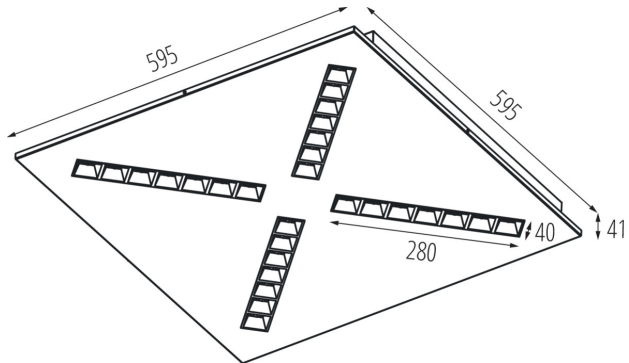

37189 OS-L8D-NW-RX-W-P1

Oprawa LED podtynkowa