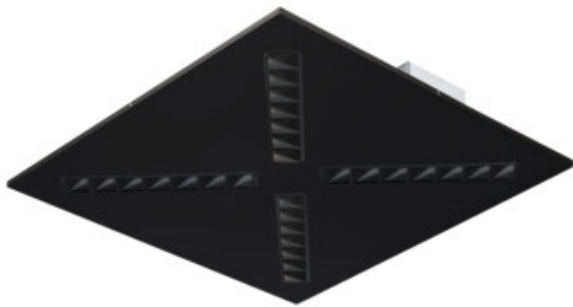

37200 OS-S8D-NW-RX-B-P1

Oprawa LED podtynkowa

5905339372000

PRODUCT PARAMETERS:

Colour: black

Place of assembly: Recessed mount in the ceiling

Place of application: Indoors

Minimum distance from the illuminated object: 0,5m

Compatible with a dimmer: no

The product is not suitable to be covered with a heat-insulating material: yes

Length [mm]: 595

Width [mm]: 595

Height [mm]: 41

Integrated LED light source: yes

Rated voltage [V]: 220-240 AC

Rated frequency [Hz]: 50

Maximum power [W]: 22

Class of protection against electric shock: I

Lampshade material: plastic

Diode type: LED SMD

Luminous flux of the light fitting [lm]: 2850

Colour temperature: white

Shade type: louvre / black

Enclosure material: Metal

Connection type: Self-clamping block

Range of sections of wires used [mm²]: 1,5÷2,5

Lamp-heating time [s]: ≤ 1

Lamp-ignition time [s]: $\leq 0,5$

IP class: 20