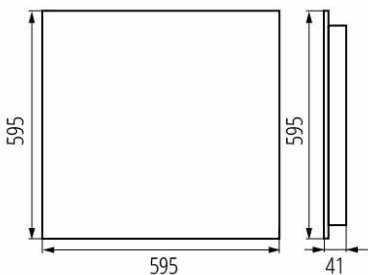

37200 OS-S8D-NW-RX-B-P1

Oprawa LED podtynkowa

5905339372000

PRODUCT PARAMETERS:

Colour: black

Place of assembly: Recessed mount in the ceiling

Place of application: Indoors

Minimum distance from the illuminated object: 0,5m

Compatible with a dimmer: no

The product is not suitable to be covered with a heat-insulating material: yes

Length [mm]: 595

Width [mm]: 595

Height [mm]: 41

Integrated LED light source: yes

Rated voltage [V]: 220-240 AC

Rated frequency [Hz]: 50

Maximum power [W]: 22

Class of protection against electric shock: I

Lampshade material: plastic

Diode type: LED SMD

Luminous flux of the light fitting [lm]: 2850

Colour temperature: white