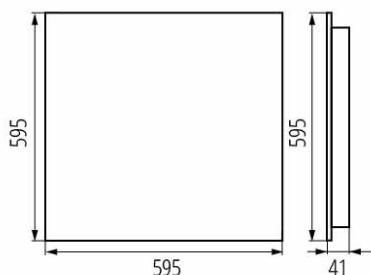

37202 OS-M8D-NW-RX-B-P1

Oprawa LED podtynkowa

5905339372024

PRODUCT PARAMETERS:

Colour: black

Place of assembly: Recessed mount in the ceiling

Place of application: Indoors

Minimum distance from the illuminated object: 0,5m

Compatible with a dimmer: no

The product is not suitable to be covered with a heat-insulating material: yes

Length [mm]: 595

Width [mm]: 595

Height [mm]: 41

Integrated LED light source: yes

Rated voltage [V]: 220-240 AC

Rated frequency [Hz]: 50

Maximum power [W]: 40

Class of protection against electric shock: I

Lampshade material: plastic

Diode type: LED SMD

Luminous flux of the light fitting [lm]: 4900

Colour temperature: white