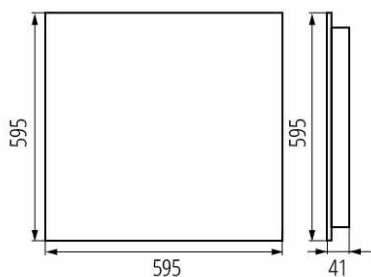

37203 OS-H8D-NW-RX-B-P1

Oprawa LED podtynkowa

5905339372031

PRODUCT PARAMETERS:

Colour: black

Place of assembly: Recessed mount in the ceiling

Place of application: Indoors

Minimum distance from the illuminated object: 0,5m

Compatible with a dimmer: no

The product is not suitable to be covered with a heat-insulating material: yes

Length [mm]: 595

Width [mm]: 595

Height [mm]: 41

Integrated LED light source: yes

Rated voltage [V]: 220-240 AC

Rated frequency [Hz]: 50

Maximum power [W]: 47

Class of protection against electric shock: I

Lampshade material: plastic

Diode type: LED SMD

Luminous flux of the light fitting [lm]: 5600

Colour temperature: white