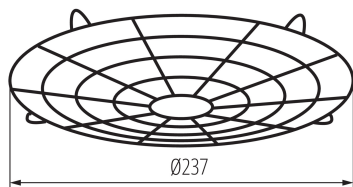

38135 HBPHS GRID 150W

Accessory for high-bay light fittings

5905339381354

"Kanlux HB PRO STRONG are high-bay luminaires, offering luminous efficiency of up to 170 lm/W. Thanks to the 1-10V power supply with dimming function, enabling smooth regulation of light intensity, as well as the possibility of manual adjustment of the luminaire power at the following levels: 100%, 75 % and 50% you will gain even greater control over the lighting. Kanlux HB PRO STRONG in the 200W version generates a luminous flux of 34,000 lm, which will ensure visibility even in large spaces.