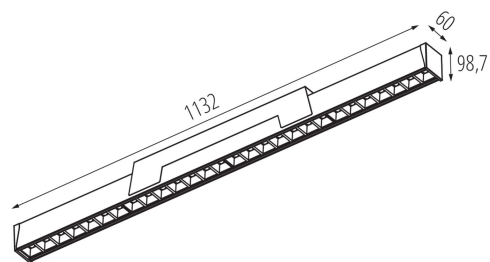

PRODUCT PARAMETERS

Rated voltage [V]	220-240 AC
Rated frequency [Hz]	50
Maximum power [W]	18
Luminous flux [lm]	2250
Correlated colour temperature [K]	3000
Luminous efficiency of the lamp [lm/W]	125
Lighting angle [°]	X60/Y60
Diode type	LED SMD
Integrated LED light source	yes
Colour consistency in McAdam ellipses	≤3
Colour temperature	warm white
Colour rendering index	80
Service life [h]	50000
Luminous-flux-retention factor at the end of rated service life	L90B10
Number of on/off cycles	≥30000
Place of application	Indoors
IP class	20
Compatible with a dimmer	no
Fixture lighting direction	down
UGR	<14
LED light source replaceability	Possibility of replacing the LED light source only by qualified personnel (only by the manufacturer service)
Control gear replaceability	Possibility of replacing the control equipment only by qualified personnel (only by the manufacturer service)
Product category according to 2019/2020/EU	Containing product (CP)

DIMENSIONS AND MOUNTING

Height [mm]	99
Width [mm]	60
Length [mm]	1132
Place of assembly	ceiling mounted
Connection type	Self-clamping block
Range of sections of wires used [mm²]	1,5÷2,5

LOGISTICS

Unit of measurement	unit
Packaging method	1
Number of units in the secondary packaging	1
Number of units in the packaging	1
Net unit weight [g]	2976

MATERIAL AND CONSTRUCTION

Colour	brązowe drewno
Enclosure material	aluminum alloy
Lampshade material	plastic
Shade type	louvre
Class of protection against electric shock	I
Minimum distance from the illuminated object	0,5m
Ambient temperature range to which the product can be exposed	5÷25

Date of issue: 08.04.2026, 11:21

We reserve the right to make technical changes. The data contained in this material are not legally binding.

Photometry: the results obtained from testing were from a specific sample.

Kanlux S.A. ul. Objazdowa 1-3, 41-922 Radzionków, Poland kanlux@kanlux.com

Date of issue: 08.04.2026, 11:21

We reserve the right to make technical changes. The data contained in this material are not legally binding.

Photometry: the results obtained from testing were from a specific sample.

Kanlux S.A. ul. Objazdowa 1-3, 41-922 Radzionków, Poland kanlux@kanlux.com