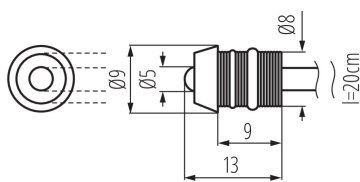

08121 OYO 5LED-CW

LED mirror lights

5905339081216

IP
68

Kanlux OYO LED are spot-beam light accents to be used as decorative lighting. The small light points will help us to implement brave lighting projects also in saunas and bathrooms thanks to high tightness - IP68.

PRODUCT PARAMETERS:

Colour: chrome

Place of assembly: do wbudowania w sufit|do wbudowania w podłogę|do wbudowania w ścianę

Place of application: Indoors and outdoors

Minimum distance from the illuminated object: 0,1m

Compatible with a dimmer: yes

Height [mm]: 13

Diameter [mm]: 9

Assembly hole [mm]: Ø8

Integrated LED light source: yes

Rated voltage [V]: 12 DC

Maximum power [W]: 0,22

Class of protection against electric shock: III

Diode type: LED DIP

Luminous flux [lm]: 5

Colour temperature: cold white

Service life [h]: 30000

Lighting angle [°]: 15

Enclosure material: Metal, plastic

Connection type: Free cable ends

Wire length [m]: 0.2

Lamp-heating time [s]: ≤1

Lamp-ignition time [s]: ≤0,5

IP class: 68

PARAMETERS FOR LED AND OLED LIGHT SOURCES:

Correlated colour temperature [K]: 6500

LOGISTIC DATA:

Unit of measurement: package

Packaging method: 50

Number of units in the secondary packaging: 50

Number of units in the packaging: 200

Net unit weight [g]: 20

Grammage [g]: 52.5

Length of a unit pack [cm]: 7.5

Width of a unit pack [cm]: 2.5

Height of a unit pack [cm]: 12

Weight of a cardboard box [kg]: 10.5